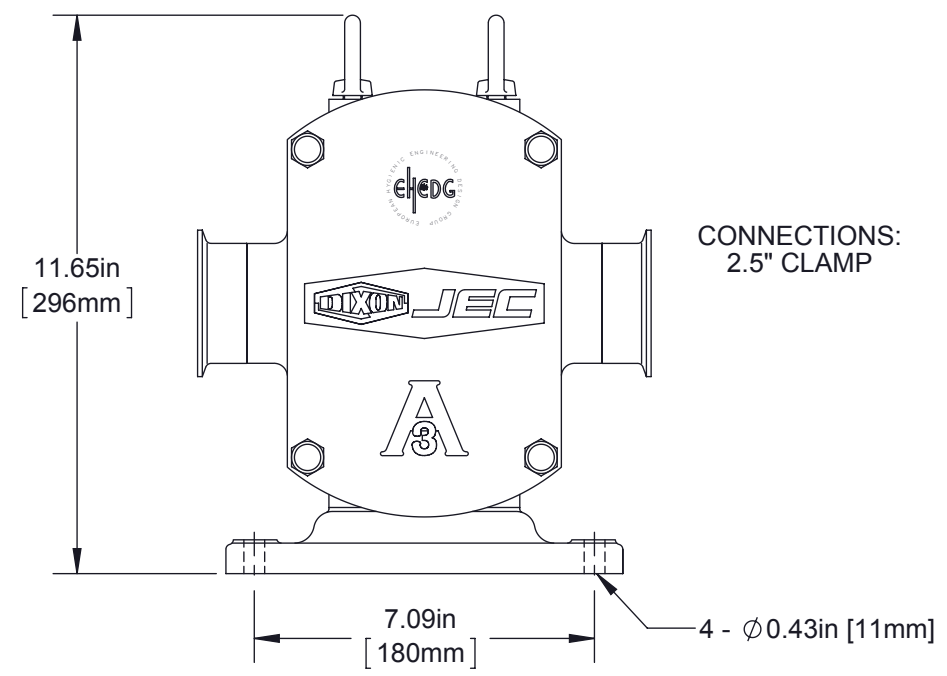

METRIC X STANDARD
SHAFT COUPLINGS
IN STOCK

DIXON SANITARY
N25 W23040 PAUL RD
PEWAUKEE, WI 53072
(800) 789-1718

RZL225

THIS DRAWING AND THE INFORMATION CONTAINED
THERE ON IS THE EXCLUSIVE PROPERTY
OF DIXON SANITARY AND MAY NOT BE COPIED
OR MODIFIED WITHOUT OBTAINING WRITTEN PERMISSION

ALL UNITS IN
INCHES UNLESS
OTHERWISE
SPECIFIED

MATERIAL:	SIZE: B
SCALE: 1:4	
SHEET: 1 OF 1	