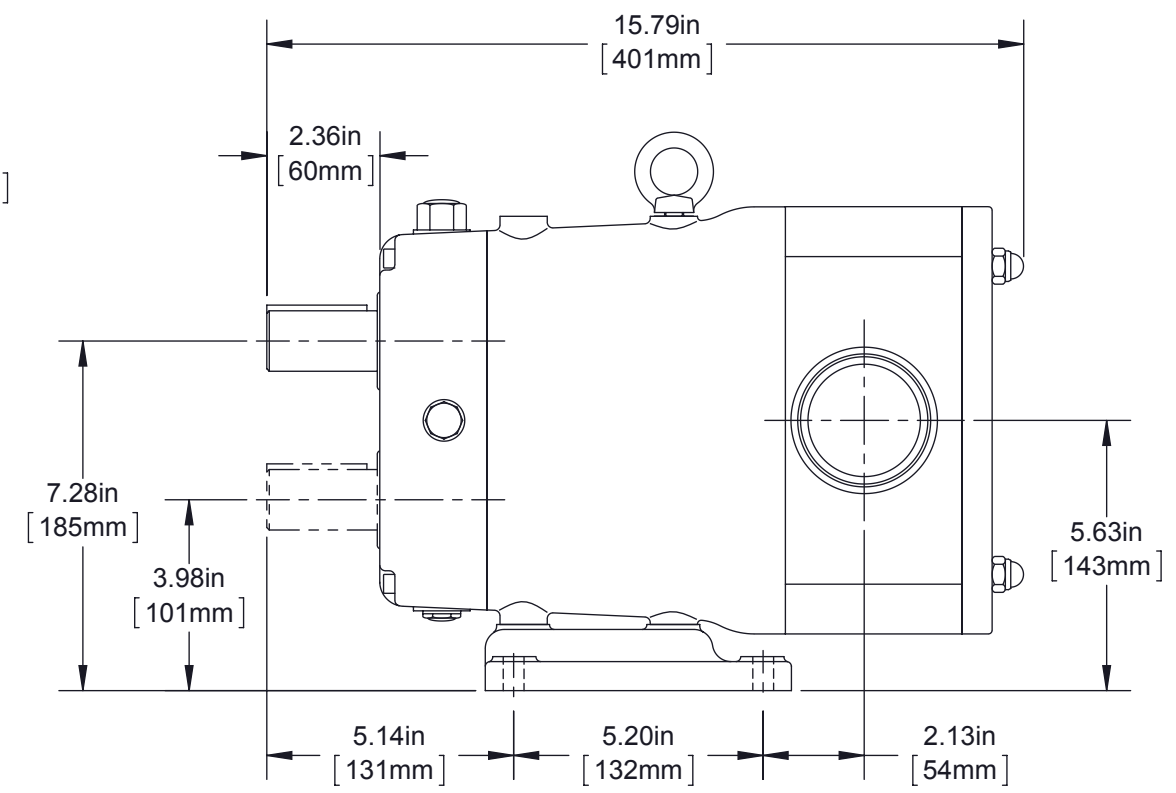

METRIC X STANDARD
SHAFT COUPLINGS
IN STOCK

DIXON SANITARY
N25 W23040 PAUL RD
PEWAUKEE, WI 53072
(800) 789-1718

RZL225

THIS DRAWING AND THE INFORMATION CONTAINED
THERE ON IS THE EXCLUSIVE PROPERTY
OF DIXON SANITARY AND MAY NOT BE COPIED
OR MODIFIED WITHOUT OBTAINING WRITTEN PERMISSION

ALL UNITS IN
INCHES UNLESS
OTHERWISE
SPECIFIED

MATERIAL:	SIZE: B
SCALE: 1:4	
SHEET: 1 OF 1	