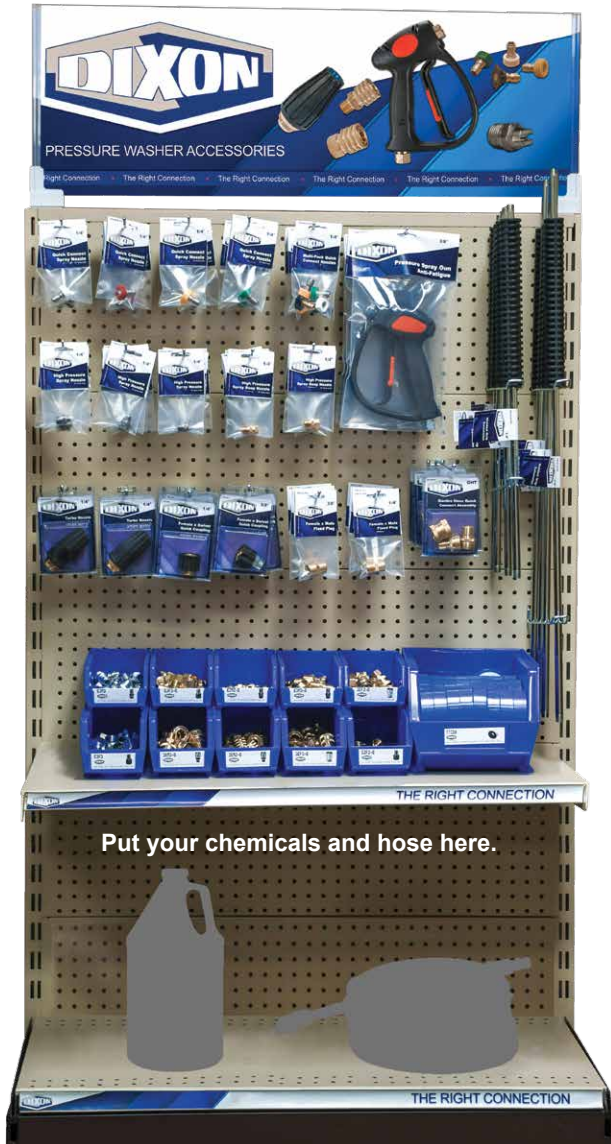

The Right Connection®

Dixon Store: Pressure Washer Display Part #: *PW-RETAILKIT*

Features:

- retail packaging
- retail display signage
- poster
- barcodes

For additional information email isales@dixongroupcanada.com