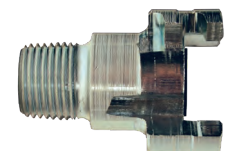

### Dix-Lock® Couplers

Body Size	Thread	Required Case Qty	Part #
1/2"	3/4" barb	5	4NS6
Body Size	Thread	Required Case Qty	Part #
1/2"	3/4"-14 M-NPTF	5	4NM6
Body Size	Thread	Required Case Qty	Part #
1/2"	3/4"-14 F-NPTF	5	4NF6

### Dix-Lock Plugs

Body Size	Thread	Required Case Qty	Part #
1/2"	3/4"-14 F-NPTF	5	N4F6
Body Size	Thread	Required Case Qty	Part #
1/2"	3/4" barb	5	N4S6-LS
Body Size	Thread	Required Case Qty	Part #
1/2"	3/4" M-NPTF	5	N4M6-LS

### Dual-Lock Couplers

Body Size	Thread	Required Case Qty	Part #
1/2"	3/4" barb	5	4PS6
Body Size	Thread	Required Case Qty	Part #
1/2"	3/4" M-NPTF	5	4PM6
Body Size	Thread	Required Case Qty	Part #
1/2"	3/4" F-NPTF	5	4PF6

### Dual-Lock Plug

Body Size	Thread	Required Case Qty	Part #
1/2"	3/4" M-NPTF	5	P4M6

NOTE: Products placed in blue plastic bin with label.