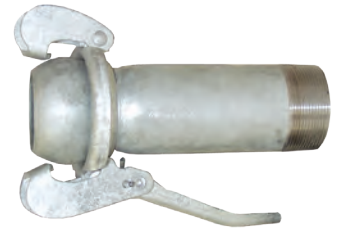

### Female x Male Reducer

**Feature**

- Supplied with gasket

Female Size	Male Size	Galvanized Steel Part #
6"	4"	FMR31864
8"	6"	FMR31886
10"	8"	FMR318108 <sup>1</sup>
12"	10"	FMR3181210 <sup>1</sup>

<sup>1</sup> 10" and 12" supplied with ACB304 lever assist bar on page 386

### Female x Male Increaser

**Feature**

- Supplied with gasket

Female Size	Male Size	Galvanized Steel Part #
4"	6"	FMI31946
6"	8"	FMI31968
8"	10"	FMI319810
10"	12"	FMI3191012 <sup>1</sup>

<sup>1</sup> 10" and 12" supplied with ACB304 lever assist bar on page 386

### Male with Male NPT- extra long

Size	Galvanized Steel Part #
2"	MCM3112XL
3"	MCM3113XL
4"	MCM3114XL
6"	MCM3116XL
8"	MCM3118XL