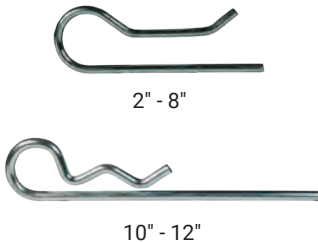

Type B

Female Plugs

Feature

- Supplied with gasket

Size	Galvanized Steel Part #
2"	FP3082
3"	FP3083
4"	FP3084
6"	FP3086
8"	FP3088
10"	FP30810
12"	FP30812

Lever Rings

Size	Galvanized Steel Part #
2"	LR3042
3"	LR3043
4"	LR3044
6"	LR3046
8"	LR3048
10"	LR30410
12"	LR30412

Lever Assist Bar

Size	Description	Galvanized Steel Part #
10" and 12"	lever assist bar for type B fittings	ACB304

Gaskets

Size	Rubber Part #	EPDM Part #
2"	RG3052	RG3062
3"	RG3053	RG3063
4"	RG3054	RG3064
6"	RG3056	RG3066
8"	RG3058	RG3068
10"	RG30510	RG30610
12"	RG30512	RG30612

Quick Connect Safety Clips

Size	Galvanized Steel Part #
2"	SP59
3"	SP76
4"	SP89
6"	SP159
8"	SP159
10"	SP390
12"	SP390

G