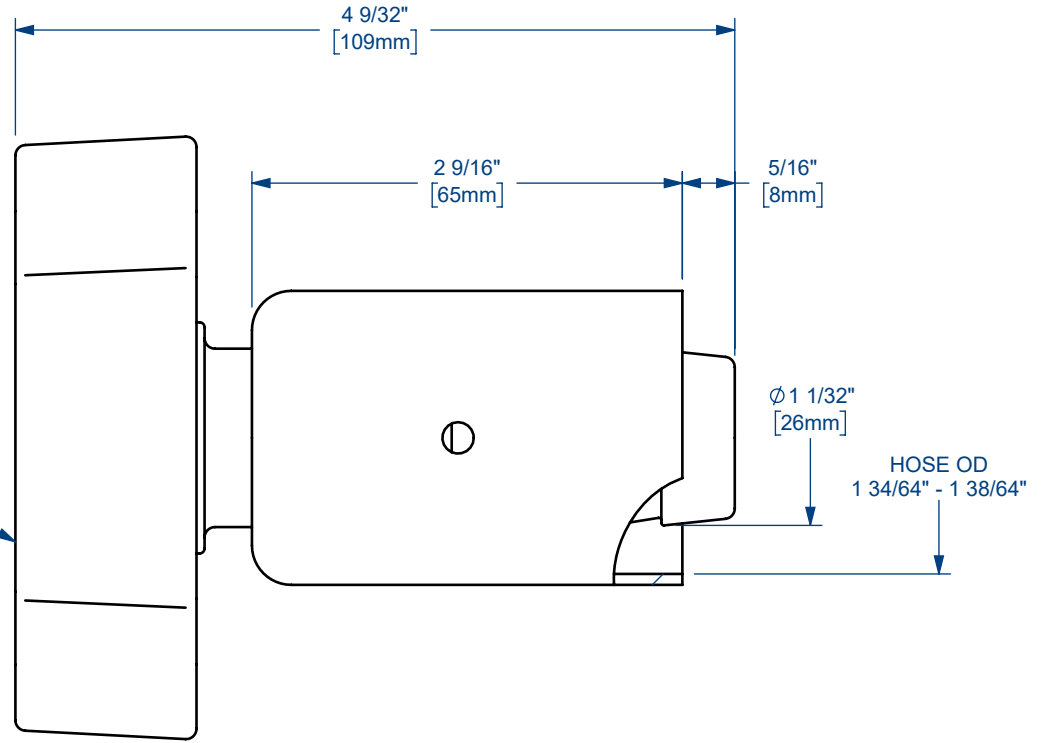

1 1/2" - 11 1/2 FEMALE
NPSM THREAD

The Right Connection™

dixonvalve.com

PROPRIETARY AND CONFIDENTIAL

This drawing is owned by Dixon Valve & Coupling Co. and shall be returned upon demand. It is loaned on condition that it shall not be copied or reproduced or submitted to others without the owners consent. In accepting it subject to this condition the recipient further agrees that this drawing or any design detail or concept disclosed herein shall not be used in any way detrimental to or in competition with the owner. If the recipient does not agree to the terms of this agreement they shall return this drawing immediately. The information contained in this drawing is subject to change without notice.

DO NOT SCALE THIS DRAWING

DIXON U.S.A.

THE RIGHT CONNECTION™

TITLE: 1" BOSS™ HOLEDALL™ FITTING SPECIAL

MATERIAL: IRON AND STEEL

PART NUMBER: **RGBF100**