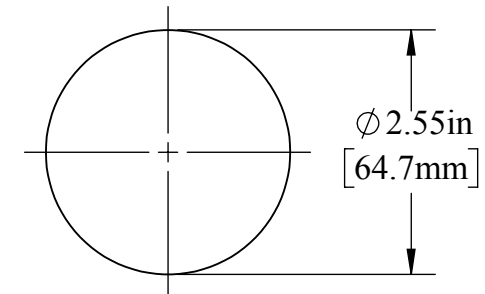

The Right Connection™

PROPRIETARY AND CONFIDENTIAL

This drawing is owned by Dixon Valve & Coupling Co. and shall be returned upon demand. It is loaned on condition that it shall not be copied or reproduced or submitted to others without the owners consent. In accepting it subject to this condition the recipient further agrees that this drawing or any design detail or concept disclosed herein shall not be used in any way detrimental to or in competition with the owner. If the recipient does not agree to the terms of this agreement they shall return this drawing immediately. The information contained in this drawing is subject to change without notice.

DO NOT SCALE THIS DRAWING

DIXON **U.S.A.**

THE RIGHT CONNECTION™

DESCRIPTION:

ROTATING SPRAY BALL

MATERIAL(S):

316L STAINLESS

PART NUMBER:

SRH360NPT-R150