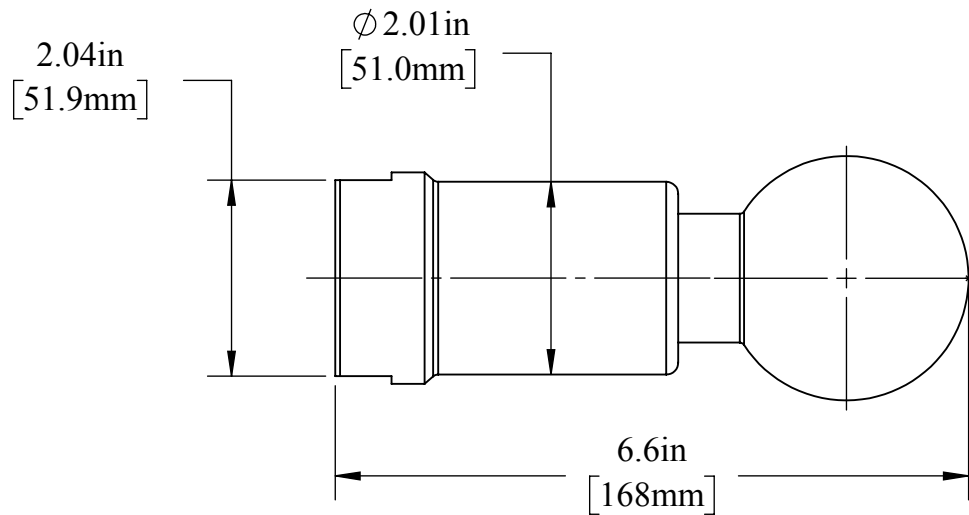

1-1/2" NPT THREAD

SPRAY SLOTS NOT SHOWN
SEE DIXON SANITARY CATALOG
FOR TECHNICAL INFORMATION

The Right Connection™

PROPRIETARY AND CONFIDENTIAL

This drawing is owned by Dixon Valve & Coupling Co. and shall be returned upon demand. It is loaned on condition that it shall not be copied or reproduced or submitted to others without the owners consent. In accepting it subject to this condition the recipient further agrees that this drawing or any design detail or concept disclosed herein shall not be used in any way detrimental to or in competition with the owner. If the recipient does not agree to the terms of this agreement they shall return this drawing immediately. The information contained in this drawing is subject to change without notice.

DO NOT SCALE THIS DRAWING

DIXON  **U.S.A.**

THE RIGHT CONNECTION™

DESCRIPTION:

ROTATING SPRAY BALL

MATERIAL(S):

316L STAINLESS

PART NUMBER: