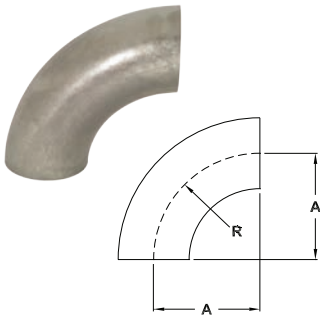

Weld End Blue Protection Covers - BCW

Feature:

- Use these covers to protect all weld ends on fittings and valves.

Sanitary Fittings

Size	Vinyl Plastic Part #
1/2"	<b>BCW-050</b>
3/4"	<b>BCW-075</b>
1"	<b>BCW-100</b>
1 1/2"	<b>BCW-150</b>
2"	<b>BCW-200</b>
2 1/2"	<b>BCW-250</b>
3"	<b>BCW-300</b>
4"	<b>BCW-400</b>
6"	<b>BCW-600</b>
8"	<b>BCW-800</b>

Unpolished Elbows

90° Weld with Tangents - B2S

Tube OD	Dimensions		Wall Thickness	Unpolished 304 Stainless Steel Part #	Unpolished 316L Stainless Steel Part #
	A	R			
3/4"	3.000"	1.125"	.065"	---	<b>B2S-R75U</b>
1"	2.062"	1.500"	.065"	<b>B2S-G100U</b>	<b>B2S-R100U</b>
1 1/2"	2.937"	2.250"	.065"	<b>B2S-G150U</b>	<b>B2S-R150U</b>
2"	4.062"	3.000"	.065"	<b>B2S-G200U</b>	<b>B2S-R200U</b>
2 1/2"	5.187"	3.750"	.065"	<b>B2S-G250U</b>	<b>B2S-R250U</b>
3"	6.312"	4.500"	.065"	<b>B2S-G300U</b>	<b>B2S-R300U</b>
4"	8.312"	6.000"	.083"	<b>B2S-G400U</b>	<b>B2S-R400U</b>

90° Weld - B2WCL

Tube OD	Dimensions		Wall Thickness	Unpolished 304 Stainless Steel Part #	Unpolished 316L Stainless Steel Part #
	A	R			
1/2"	1.125"	1.125"	.065"	---	<b>B2WCL-R50U</b>
3/4"	1.125"	1.125"	.065"	---	<b>B2WCL-R75U</b>
1"	1.500"	1.500"	.065"	<b>B2WCL-G100U</b>	<b>B2WCL-R100U</b>
1 1/2"	2.250"	2.250"	.065"	<b>B2WCL-G150U</b>	<b>B2WCL-R150U</b>
2"	3.000"	3.000"	.065"	<b>B2WCL-G200U</b>	<b>B2WCL-R200U</b>
2 1/2"	3.750"	3.750"	.065"	<b>B2WCL-G250U</b>	<b>B2WCL-R250U</b>
3"	4.500"	4.500"	.065"	<b>B2WCL-G300U</b>	<b>B2WCL-R300U</b>
4"	6.000"	6.000"	.083"	<b>B2WCL-G400U</b>	<b>B2WCL-R400U</b>
6"	9.000"	9.000"	.109"	<b>B2WCL-G600U</b>	<b>B2WCL-R600U</b>
8"	12.000"	12.000"	.109"	<b>B2WCL-G800U</b>	<b>B2WCL-R800U</b>