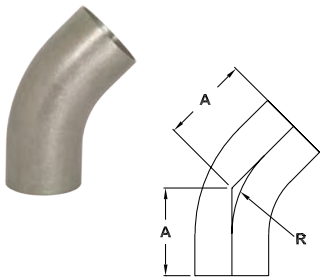

45° Long Weld with Tangents - B2KS

Tube OD	Dimensions		Wall Thickness	Unpolished 304 Stainless Steel Part #	Unpolished 316L Stainless Steel Part #
	A	R			
3/4"	2.250"	1.125"	.065"	---	B2KS-R75U
1"	1.188"	1.500"	.065"	B2KS-G100U	B2KS-R100U
1 1/2"	1.625"	2.250"	.065"	B2KS-G150U	B2KS-R150U
2"	2.312"	3.000"	.065"	B2KS-G200U	B2KS-R200U
2 1/2"	3.000"	3.750"	.065"	B2KS-G250U	B2KS-R250U
3"	3.688"	4.500"	.065"	B2KS-G300U	B2KS-R300U
4"	4.812"	6.000"	.083"	B2KS-G400U	B2KS-R400U