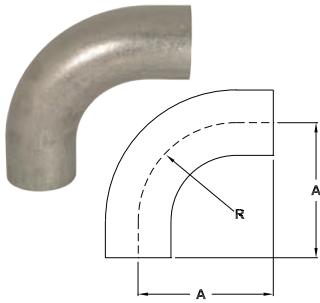

Weld End Blue Protection Covers - BCW

Feature:

- Use these covers to protect all weld ends on fittings and valves.

Sanitary Fittings

Size	Vinyl Plastic Part #
1/2"	<b>BCW-050</b>
3/4"	<b>BCW-075</b>
1"	<b>BCW-100</b>
1 1/2"	<b>BCW-150</b>
2"	<b>BCW-200</b>
2 1/2"	<b>BCW-250</b>
3"	<b>BCW-300</b>
4"	<b>BCW-400</b>
6"	<b>BCW-600</b>
8"	<b>BCW-800</b>

Unpolished Elbows

90° Weld with Tangents - B2S

Tube OD	Dimensions		Wall Thickness	Unpolished 304 Stainless Steel Part #	Unpolished 316L Stainless Steel Part #
	A	R			
3/4"	3.000"	1.125"	.065"	---	<b>B2S-R75U</b>
1"	2.062"	1.500"	.065"	<b>B2S-G100U</b>	<b>B2S-R100U</b>
1 1/2"	2.937"	2.250"	.065"	<b>B2S-G150U</b>	<b>B2S-R150U</b>
2"	4.062"	3.000"	.065"	<b>B2S-G200U</b>	<b>B2S-R200U</b>
2 1/2"	5.187"	3.750"	.065"	<b>B2S-G250U</b>	<b>B2S-R250U</b>
3"	6.312"	4.500"	.065"	<b>B2S-G300U</b>	<b>B2S-R300U</b>
4"	8.312"	6.000"	.083"	<b>B2S-G400U</b>	<b>B2S-R400U</b>

90° Weld - B2WCL

Tube OD	Dimensions		Wall Thickness	Unpolished 304 Stainless Steel Part #	Unpolished 316L Stainless Steel Part #
	A	R			
1/2"	1.125"	1.125"	.065"	---	<b>B2WCL-R50U</b>
3/4"	1.125"	1.125"	.065"	---	<b>B2WCL-R75U</b>
1"	1.500"	1.500"	.065"	<b>B2WCL-G100U</b>	<b>B2WCL-R100U</b>
1 1/2"	2.250"	2.250"	.065"	<b>B2WCL-G150U</b>	<b>B2WCL-R150U</b>
2"	3.000"	3.000"	.065"	<b>B2WCL-G200U</b>	<b>B2WCL-R200U</b>
2 1/2"	3.750"	3.750"	.065"	<b>B2WCL-G250U</b>	<b>B2WCL-R250U</b>
3"	4.500"	4.500"	.065"	<b>B2WCL-G300U</b>	<b>B2WCL-R300U</b>
4"	6.000"	6.000"	.083"	<b>B2WCL-G400U</b>	<b>B2WCL-R400U</b>
6"	9.000"	9.000"	.109"	<b>B2WCL-G600U</b>	<b>B2WCL-R600U</b>
8"	12.000"	12.000"	.109"	<b>B2WCL-G800U</b>	<b>B2WCL-R800U</b>