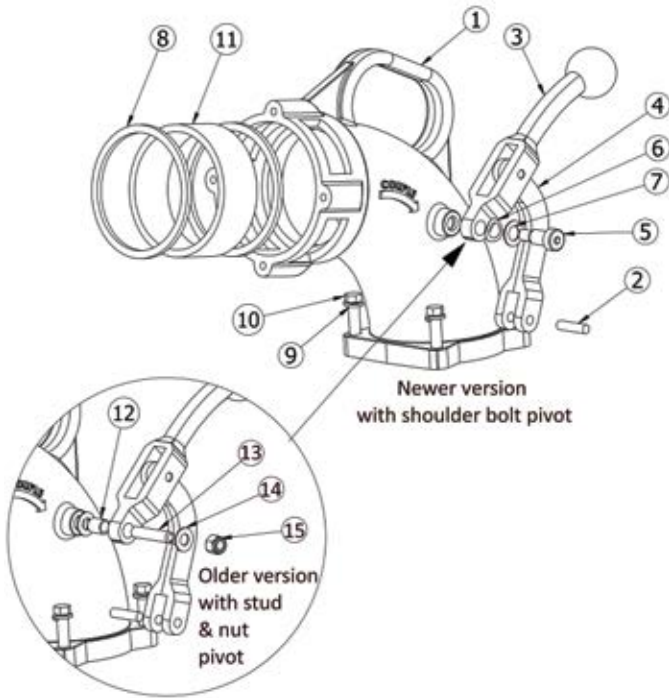

Top Side Lever Elbows Fits 6200 Elbow Only

Bill of Materials

Item #	Description	Part #	Qty
1	body	6200-1	1
2	pin	PIN5/16X 1 1/4-P	2
3	handle	use kit 6200-15ASSM	1
4	handle linkage	use kit 6200-15ASSM	1
5 ¹	shoulder bolt	use kit 6200SBK	1
6 ¹	wave washer	use kit 6200SBK	2
7 ¹	SS flat washer	use kit 6200SBK	1
8A	Baylast™ gasket	4433	2
8B	Viton® gasket (optional)	4426	2
9	lock washer	use kit 6000EHK	4
10	bolt	use kit 6000EHK	4
11	sight glass	use kit 6200SGK	1
12 ²	bushing	use kit 6200SHK	1
13 ²	stud	use kit 6200SHK²	1
14 ²	nylon washer	use kit 6200SHK²	2
15 ²	nut	use kit 6200SHK²	1

¹ items 5 through 7 are for newer version with shoulder bolt pivot only

² for older version with stud and nut pivot use items 12 through 15 instead

Repair Kits

Part #	Description	Includes Item #
6200-15ASSM	replacement handle, linkage and pin	2, 3, 4
6200SGK	replacement sight glass and Baylast™ seals	8, 11
6000EHK	replacement bolts and lock washers	9, 10
6200SBK¹	replacement shoulder bolt pivot, wave washer and flat washer	5, 6, 7
6200SHK²	replacement stud pivot, nylon washers, bushing and nut	12, 13, 14, 15

Bottom Unit, for Side Lever Elbows Fits 6200, 6400 and 6500 Standard and Tall Elbows

Bill of Materials

Item #	Description	Part #	Qty
1	body	use kit 6230 or 6230X	1
2	small bushing	use kit 6200BK	2
3	large bushing	use kit 6200BK	2
4A	handle stem (standard)	6200-7	1
4B	handle stem (tall)	6200-7X	1
5	main gasket	6000-9	1
6	spring	112012	1
7	O-ring	AS156	1
8	grease nipple	NIPPLE/1	1
9	right arm	use kit 6200ARK	1
10	left arm	use kit 6200ARK	1
11	pin	PIN5/16X 1 1/4-P	1