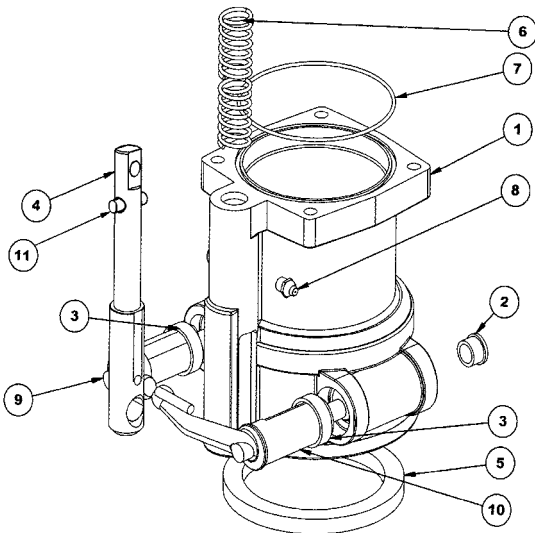

Top Side Lever Elbows Fits 6200 Elbow Only

Bill of Materials

Item #	Description	Part #	Qty
1	body	6200-1	1
2	pin	PIN5/16X 1 1/4-P	2
3	handle	use kit 6200-15ASSM	1
4	handle linkage	use kit 6200-15ASSM	1
5 ¹	shoulder bolt	use kit 6200SBK	1
6 ¹	wave washer	use kit 6200SBK	2
7 ¹	SS flat washer	use kit 6200SBK	1
8A	Baylast™ gasket	4433	2
8B	Viton® gasket (optional)	4426	2
9	lock washer	use kit 6000EHK	4
10	bolt	use kit 6000EHK	4
11	sight glass	use kit 6200SGK	1
12 ²	bushing	use kit 6200SHK	1
13 ²	stud	use kit 6200SHK²	1
14 ²	nylon washer	use kit 6200SHK²	2
15 ²	nut	use kit 6200SHK²	1

¹ items 5 through 7 are for newer version with shoulder bolt pivot only

² for older version with stud and nut pivot use items 12 through 15 instead

Repair Kits

Part #	Description	Includes Item #
6200-15ASSM	replacement handle, linkage and pin	2, 3, 4
6200SGK	replacement sight glass and Baylast™ seals	8, 11
6000EHK	replacement bolts and lock washers	9, 10
6200SBK¹	replacement shoulder bolt pivot, wave washer and flat washer	5, 6, 7
6200SHK²	replacement stud pivot, nylon washers, bushing and nut	12, 13, 14, 15

Bottom Unit, for Side Lever Elbows Fits 6200, 6400 and 6500 Standard and Tall Elbows

Bill of Materials

Item #	Description	Part #	Qty
1	body	use kit 6230 or 6230X	1
2	small bushing	use kit 6200BK	2
3	large bushing	use kit 6200BK	2
4A	handle stem (standard)	6200-7	1
4B	handle stem (tall)	6200-7X	1
5	main gasket	6000-9	1
6	spring	112012	1
7	O-ring	AS156	1
8	grease nipple	NIPPLE/1	1
9	right arm	use kit 6200ARK	1
10	left arm	use kit 6200ARK	1
11	pin	PIN5/16X 1 1/4-P	1

Repair Kits

Part #	Description	Includes Item #
6230	complete standard replacement bottom unit	all
6230X	complete tall replacement bottom unit	all
6200ARK	replacement L and R arms, main gasket, O-rings, small and large bushings	2, 3, 5, 7, 9, 10
6200BK	replacement small and large bushings	2, 3