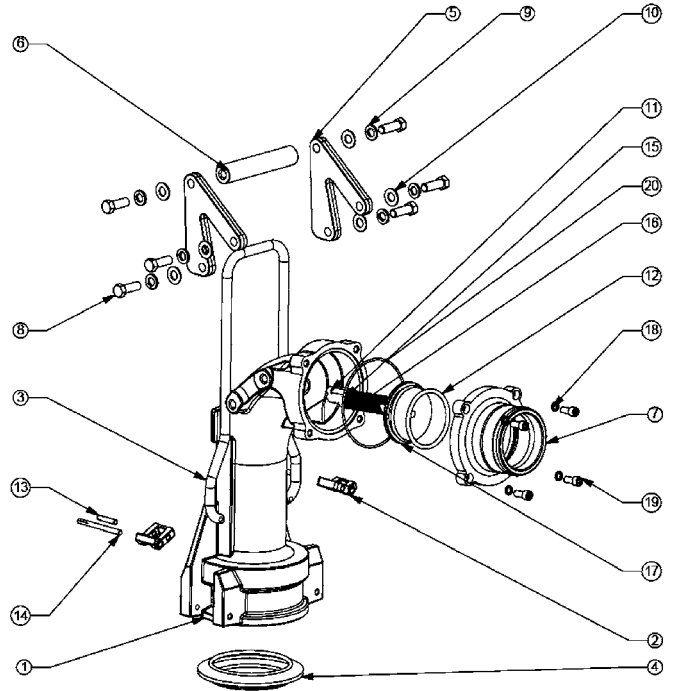

VR6100 Series Vapor Elbows

Bill of Materials

Item #	Description	Part #	Qty
1	body	---	1
2	cam	use kit VR6100CAK	2
3	handle	112138	1
4	seal	112140	1
5	side plate	use kit VR6100SPK	2
6	bar	use kit VR6100SPK	1
7	outlet adapter and O-ring	VR6000-6	1
8	side plate bolt	use kit VR6100SPHK	6
9	side plate lock washer	use kit VR6100SPHK	6
10	side plate flat washer	use kit VR6100SPHK	6
11	poppet bushing	VR6000-3	1
12	Viton® poppet seal	O-RING-AS-334	1
13	grooved pin .25X1.25 SS	use kit VR6100CAK	2
14	groove pin .25X3 SS	use kit VR6100CAK	2
15	poppet valve stand off	VR6000-5	1
16	poppet spring	L1110-L2287	1
17	poppet valve	VR6000-4	1
18	outlet lock washer	use kit 6000NPHK	4
19	outlet adapter bolt	use kit 6000NPHK	4
20	outlet O-ring	110319	1

Repair Kit

Part #	Description	Includes Item #
VR6100SPHK	replacement bolt and washer kit for side plates	8, 9, 10
VR6100SPK	replacement side plates, bar, bolts and washers kit	5, 6, 8, 9, 10
VR6100CAK	replacement (2) cam and pin kit	2, 13, 14
6000NPHK	adapter hardware kit (4) bolts and lock washers replacement seals	18, 19
112140	replacement seals	4