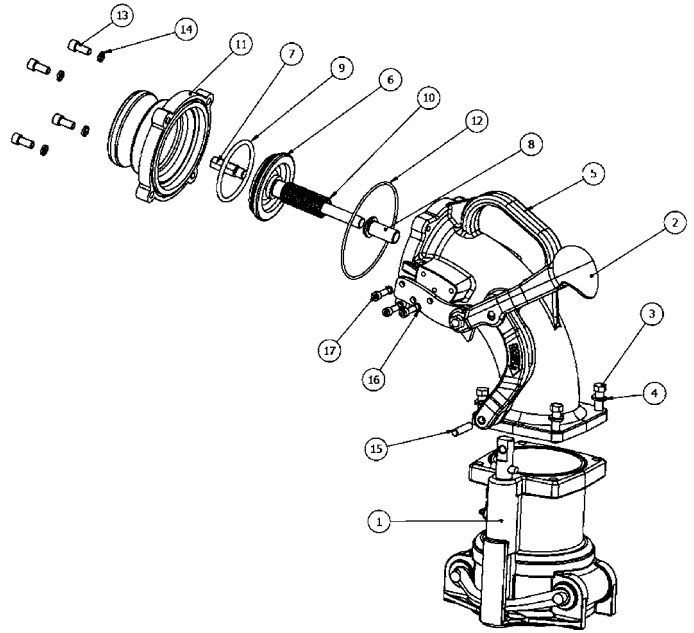

## VR6500 Series Vapor Elbows

### Bill of Materials

Item #	Description	Part #	Qty
1	complete bottom body	<b>VR6230</b>	1
2	handle assembly	use kit <b>VR6500RK1</b>	1
3	body bolt	use kit <b>6000EHK</b>	4
4	body lock washer	use kit <b>6000EHK</b>	4
5	elbow body	---	1
6	poppet valve	<b>VR6000-4</b>	1
7	poppet valve stand off	<b>VR6000-5</b>	1
8	poppet bushing	<b>VR6000-3</b>	1
9	Viton® O-ring	<b>O-RING-AS-334</b>	1
10	poppet spring	<b>L1110-L2287</b>	1
11	outlet adapter & O-ring	<b>VR6000-6</b>	1
12	outlet O-ring	<b>110319</b>	1
13	outlet adapter bolt	use kit <b>6000NPHK</b>	4
14	outlet lock washer	use kit <b>6000NPHK</b>	4
15	lower lever pin	<b>111728</b>	1
16	side plate lock washer	<b>111569</b>	3
17	side plate bolt	<b>111732</b>	3

### Repair Kit

Part #	Description	Includes Item #
<b>VR6500RK1</b>	replacement handle, linkage, mounting plate, bolt, nut, bushing and pins	2
<b>6000EHK</b>	replacement (4) body bolts and washers	3, 4
<b>6000NPHK</b>	adapter hardware kit (4) bolts and lock washers	13, 14