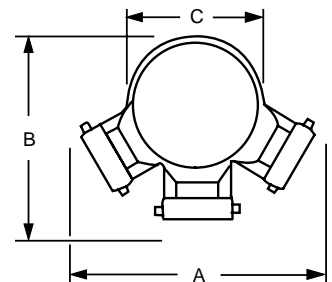

Dimensions

Size	A	B	C
4 x 2½ x 2½ x 2½	13-3/4"	10-1/2"	5"
6 x 2½ x 2½ x 2½	13-3/4"	10-1/2"	7-1/2"

bottom outlet

21-206

Outlet Female NPT	(3) Inlets Female NH (NST)	Branding	Cast Brass Part #	Powhatan Part #	Wt. Lbs.
4"	2½"	AutoSprinkler	90TCS4025F	21-206-00002	29
		No Branding	90TCS4025F-NB	21-206-00087	29
6"	2½"	AutoSprinkler	90TCS6025F	21-206-00018	25
		StandPipe	90TCS6025F-SP	21-206-00012	25
		No Branding	90TCS6025F-NB	21-206-00014	25

Dimensions

Size	A	B	C
4 x 2½ x 2½ x 2½	14-1/2"	11-1/2"	7-5/8"
6 x 2½ x 2½ x 2½	14-1/2"	11-1/2"	7-5/8"

- Special threads, branding and finishes are available. Consult Dixon for part number, pricing and availability.
- replacement swivels can be ordered on page 846