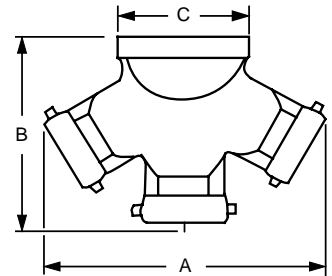

Triple Clapper Siamese Connections

Features:

- branding: see below
- finish: -P polished or -C polished chrome plated
- for use up to **175 PSI** at 70°F (21°C)

back outlet

21-205

Outlet Female NPT	(3) Inlets Female NH (NST)	Branding	Cast Brass Part #	Powhatan Part #	Wt. Lbs.
4"	2½"	AutoSprinkler	TCS4025F	21-205-00003	17.0
		StandPipe	TCS4025F-SP	21-205-00001	17.0
		No Branding	TCS4025F-NB	21-205-00004	17.0
6"	2½"	AutoSprinkler	TCS6025F	21-205-00011	23.5
		StandPipe	TCS6025F-SP	21-205-00008	23.5
		No Branding	TCS6025F-NB	21-205-00029	23.5

Dimensions

Size	A	B	C
4 x 2½ x 2½ x 2½	13-3/4"	10-1/2"	5"
6 x 2½ x 2½ x 2½	13-3/4"	10-1/2"	7-1/2"

bottom outlet

21-206

Outlet Female NPT	(3) Inlets Female NH (NST)	Branding	Cast Brass Part #	Powhatan Part #	Wt. Lbs.
4"	2½"	AutoSprinkler	90TCS4025F	21-206-00002	29
		No Branding	90TCS4025F-NB	21-206-00087	29
6"	2½"	AutoSprinkler	90TCS6025F	21-206-00018	25
		StandPipe	90TCS6025F-SP	21-206-00012	25
		No Branding	90TCS6025F-NB	21-206-00014	25

Dimensions

Size	A	B	C
4 x 2½ x 2½ x 2½	14-1/2"	11-1/2"	7-5/8"
6 x 2½ x 2½ x 2½	14-1/2"	11-1/2"	7-5/8"

- Special threads, branding and finishes are available. Consult Dixon for part number, pricing and availability.
- replacement swivels can be ordered on page 846